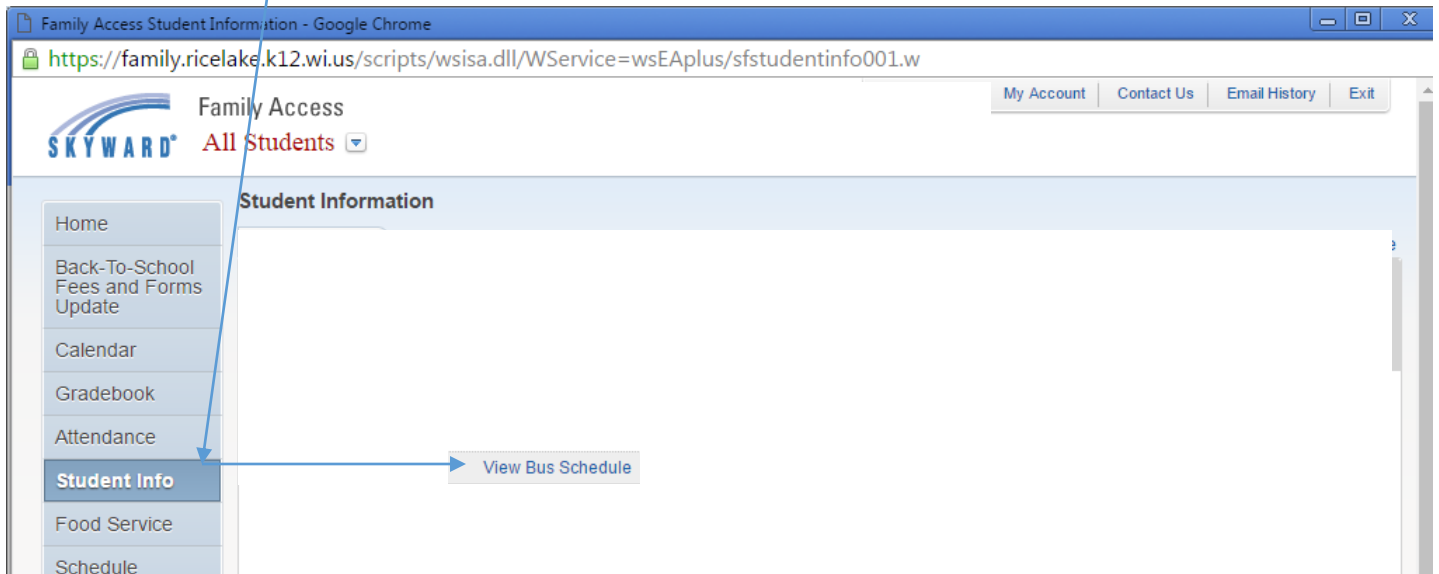

Seeing Busing Information in Family Access

1. Log into Family Access ([Click here for a link to the login page](#))
2. Choose **"Student Info"**, then **"View Bus Schedule"** for the desired student

3. You will see the **"Primary"** Pickup and Drop Off Schedule