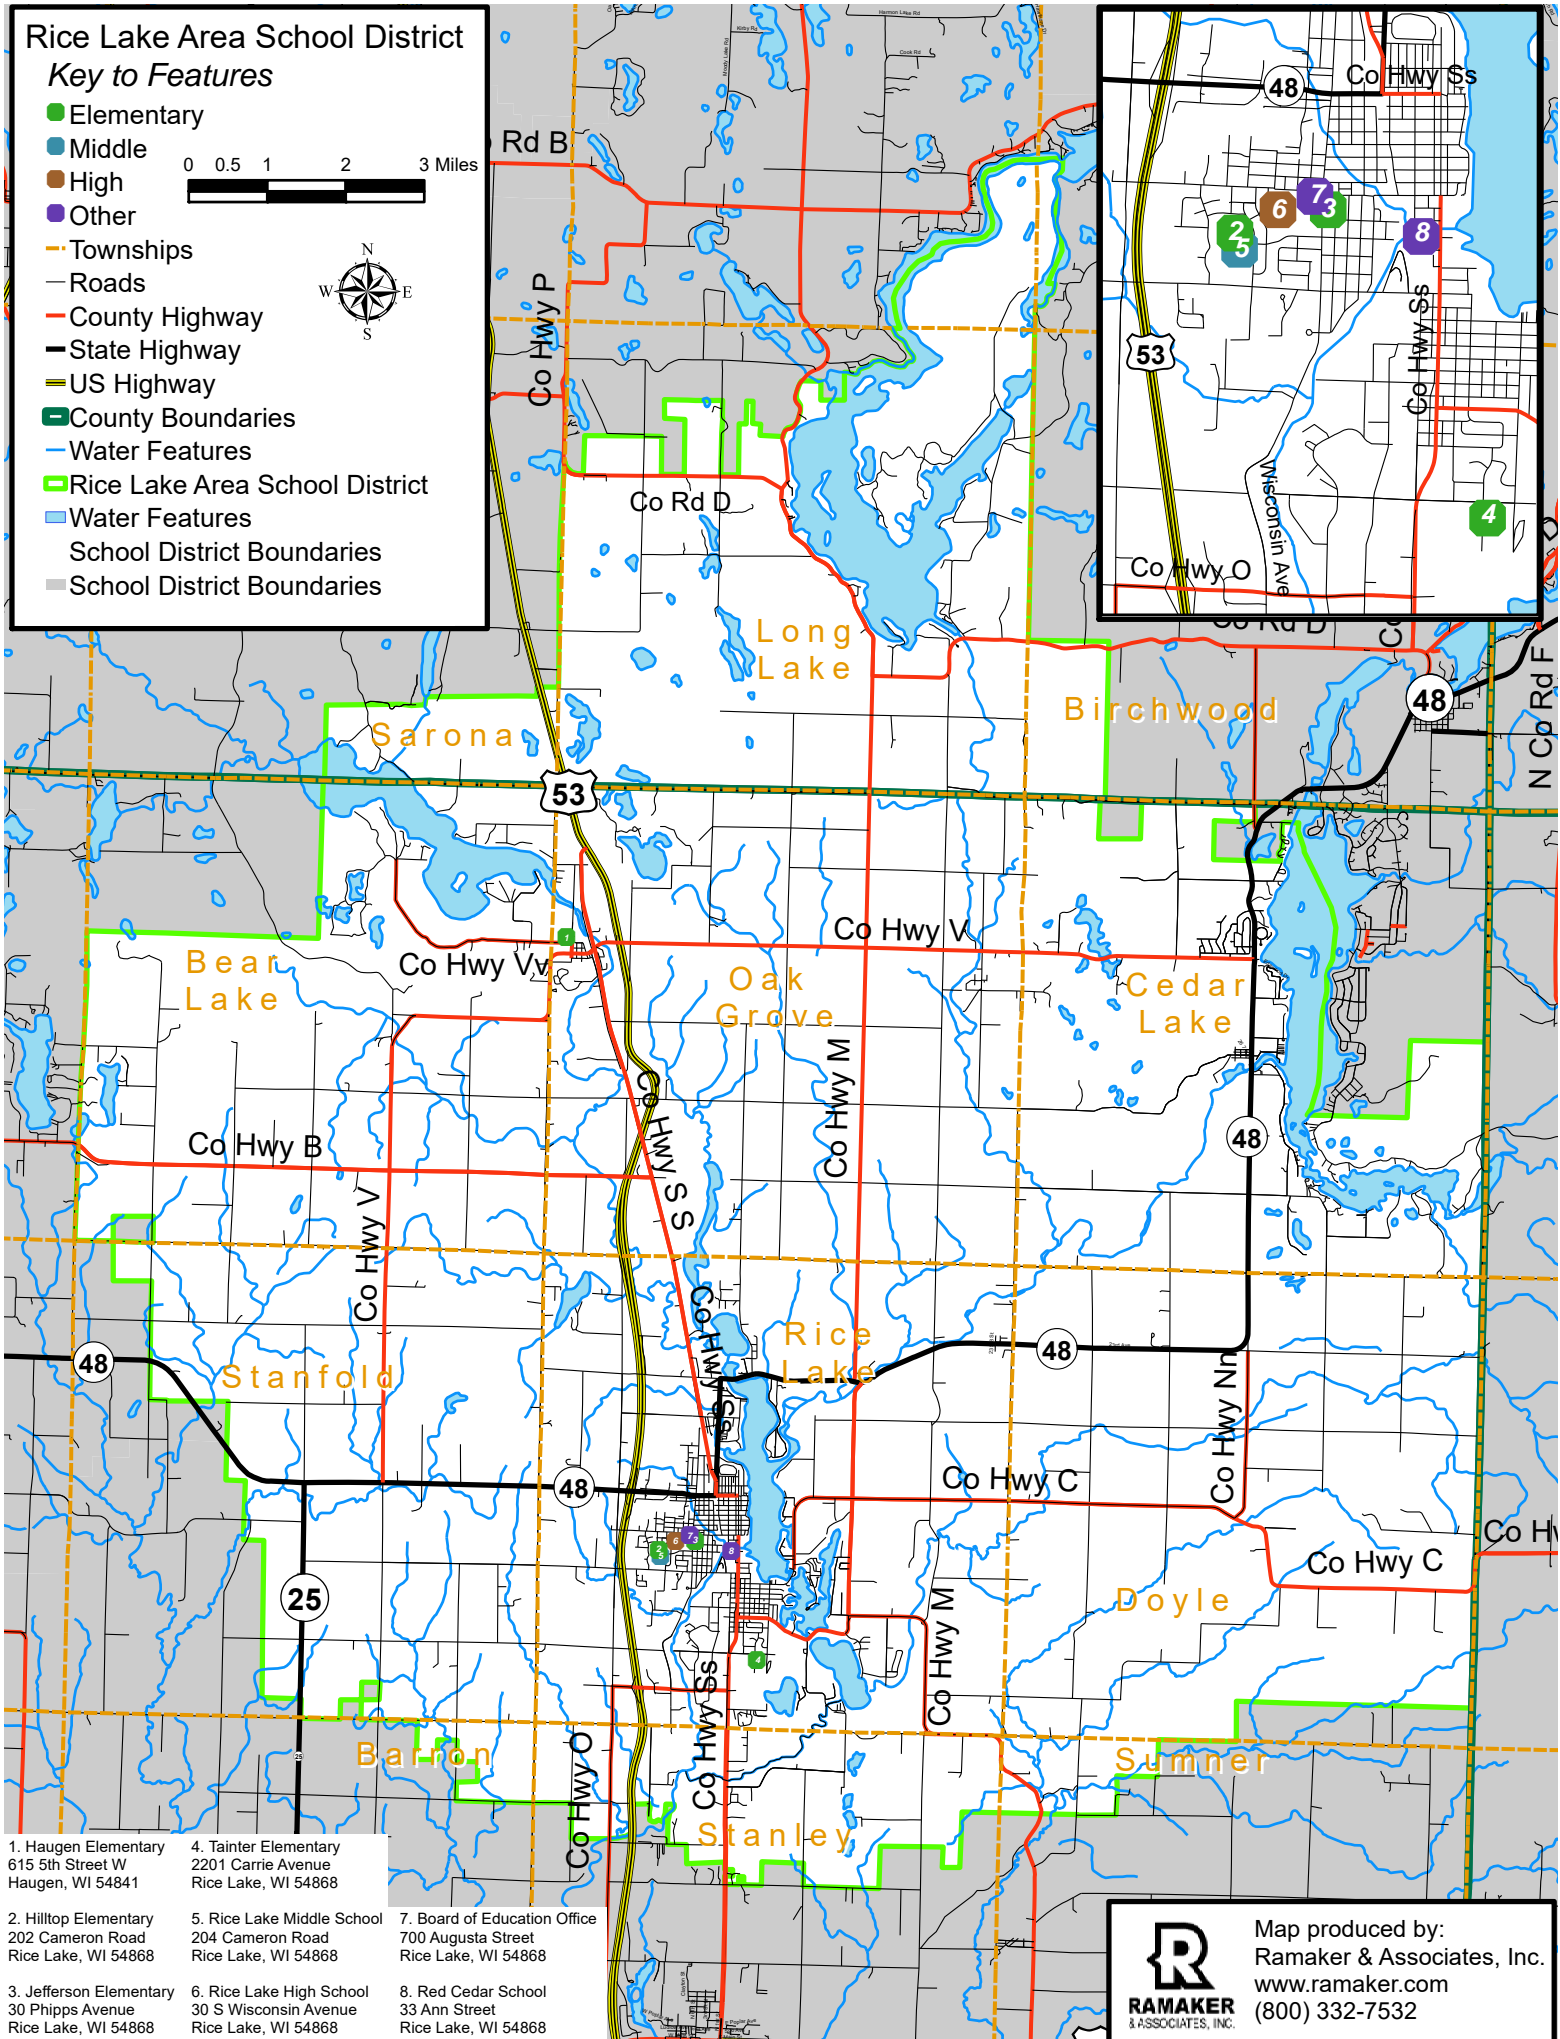

Rice Lake Area School District

Key to Features

- Elementary
- Middle
- High
- Other
- Townships
- Roads
- County Highway
- State Highway
- US Highway
- County Boundaries
- Water Features
- Rice Lake Area School District
- School District Boundaries
- School District Boundaries

0 0.5 1 2 3 Miles

- | | | |
|--|--|---|
| 1. Haugen Elementary
615 5th Street W
Haugen, WI 54841 | 4. Tainter Elementary
2201 Carrie Avenue
Rice Lake, WI 54868 | 7. Board of Education Office
700 Augusta Street
Rice Lake, WI 54868 |
| 2. Hilltop Elementary
202 Cameron Road
Rice Lake, WI 54868 | 5. Rice Lake Middle School
204 Cameron Road
Rice Lake, WI 54868 | 8. Red Cedar School
33 Ann Street
Rice Lake, WI 54868 |
| 3. Jefferson Elementary
30 Phipps Avenue
Rice Lake, WI 54868 | 6. Rice Lake High School
30 S Wisconsin Avenue
Rice Lake, WI 54868 | |

Map produced by:
Ramaker & Associates, Inc.
www.ramaker.com
(800) 332-7532